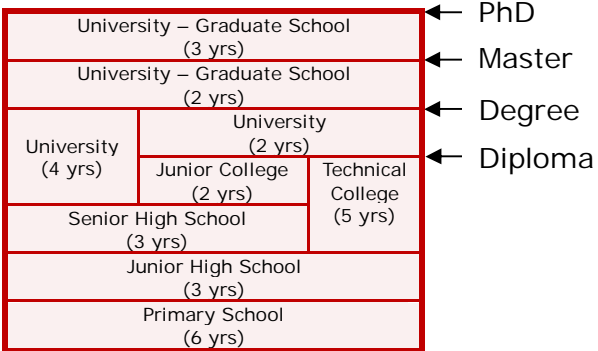

For more information, please contact Jabatan Perkhidmatan Awam (JPA) Malaysia.

B) Information on Japanese Government (Monbukagakusho: MEXT) Scholarships

	Undergraduate	Postgraduate
Length of Study	5 or 7 years	Minimum 2 years
Application Period	March ~ early April each year	
Application procedure	Application	Examination Nomination Interview Result

*The Japanese government also provides other scholarships. For more information, please visit:
<http://www.my.emb-japan.go.jp/English/JIS/study.htm>*

- C) Some corporate companies or organizations also provide scholarships for further study in Japan. Kindly contact Japan Educational Information Centre (JASSO) for details.

- D) Self-funded.

Features of Japanese Universities

- ◆ Curriculum with emphasis on evidence-based experimental research
- ◆ World class professors
- ◆ Latest research facilities
- ◆ Cutting edge research - 16 Nobel Prize winners
- ◆ Research centre in social science
- ◆ Strong connection with Japanese industries
- ◆ Diverse fields of study
- ◆ Foreign students from all over the world
- ◆ Vigorous extra-curricular activities

Education System in Japan

Statistics

Number of students who pursue their studies in Japan under Look East Policy (LEP) programme (Malaysian government scholarships) and Monbukagakusho (Japanese government scholarships)